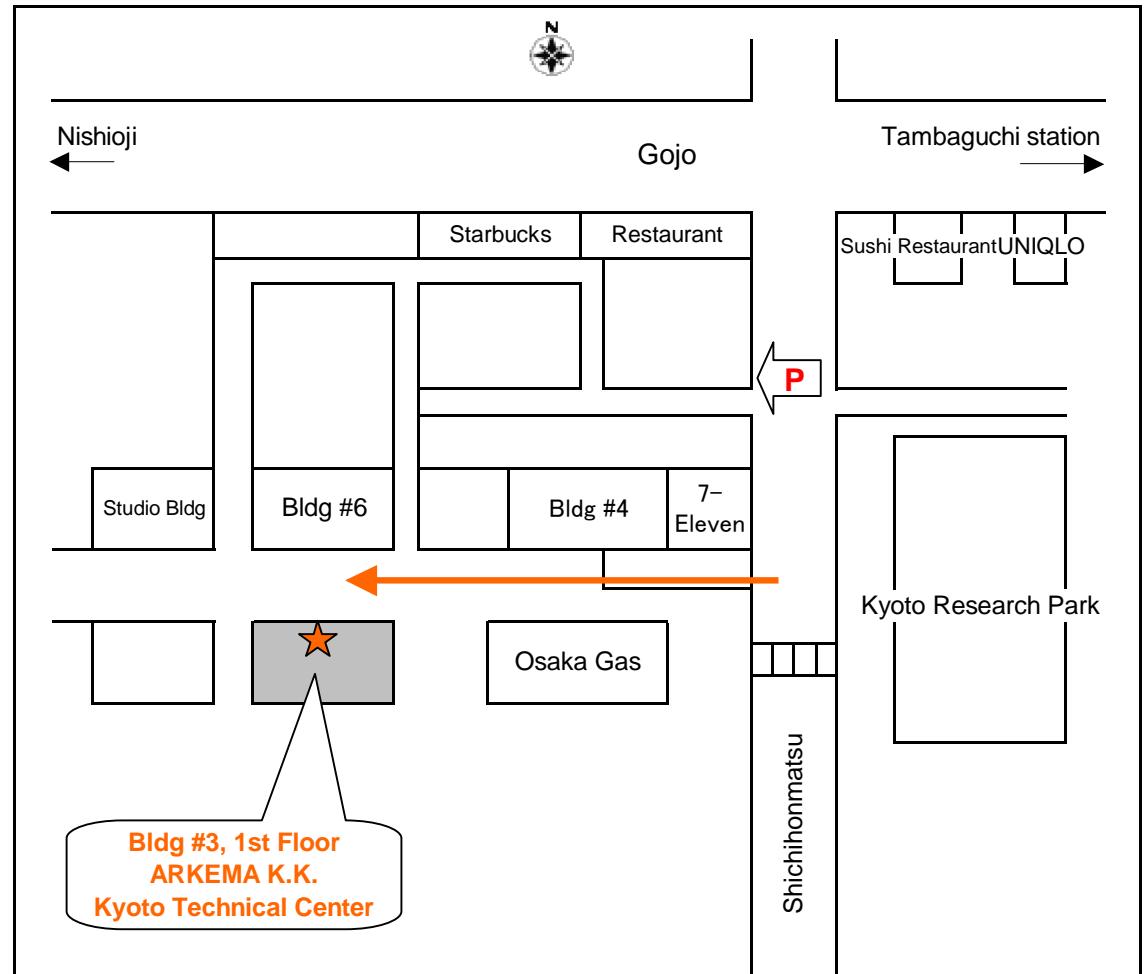

Access to Kyoto Technical Center

ARKEMA K.K. Kyoto Technical Center
Kyoto Research Park SCB#3, 93 Chudoji Awatacho, Shimogyo, Kyoto 600-8815

from Kyoto station

by Train - 1 stop, 3 min. by JR Sanin (Sagano) line to Tambaguchi station

by Taxi - about 10 min.