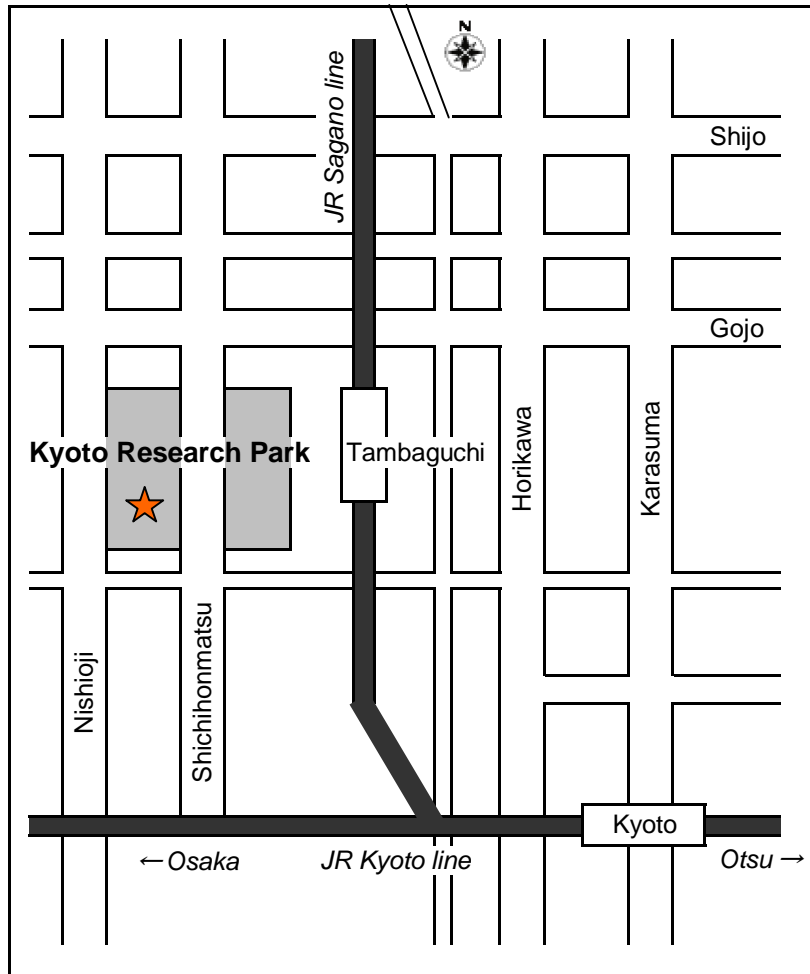

Access to Kyoto Technical Center

ARKEMA K.K. Kyoto Technical Center
Kyoto Research Park SCB#3, 93 Chudoji Awatacho, Shimogyo, Kyoto 600-8815

from Kyoto station

by Train - 1 stop, 3 min. by JR Sanin (Sagano) line to Tambaguchi station

by Taxi - about 10 min.